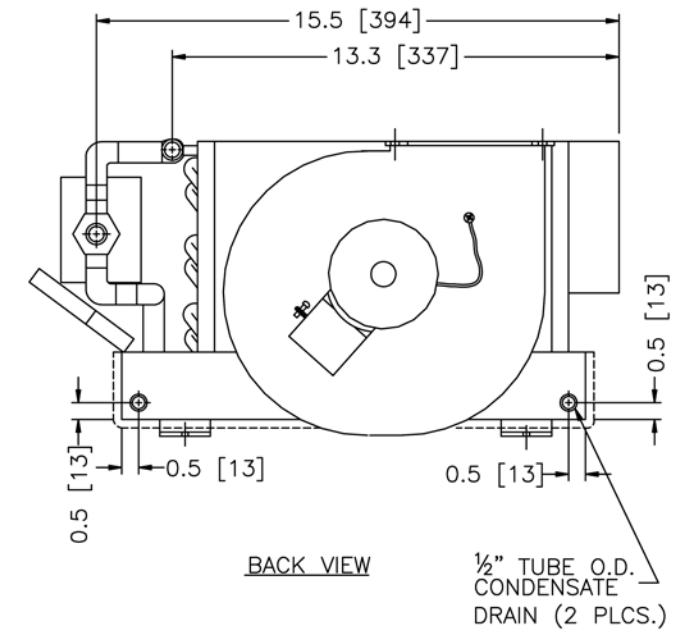

TOP VIEW

FRONT VIEW

LEFT SIDE VIEW

BACK VIEW

CFM: 265 AMP DRAW: 1.86 A @115 V SINGLE PHASE/ 0.93 A @230 V SINGLE PHASE

SYMBOL	DATE	DESCRIPTION	BY	CHECKED
REVISIONS				
		<b>TECHNICOLD</b> <small>by NORTHERN LIGHTS</small>		
		<b>1419 W. Newport Center Drive</b> <b>Deerfield Beach, FL 33442</b> <b>(954) 421-1717</b> <b>www.technicold.com</b>		
TOLERANCES UNLESS OTHERWISE SPECIFIED X.X: ±.125 ANGULAR: ±1.0		TITLE: <b>AIR HANDLER W/ .75 kW HEATER</b> 8,000 BTU/HR		
CAD REVISE ON CAD ONLY THIRD ANGLE PROJECTION		DRAWN: LB CHECKED: SCALE: 1:4 RELEASED: 3/18/09 SHEETS: CF 1 UNITS OF MEASURE: INCHES (MM)		
		RA08		DWG. NO.: C-6645 REV: -