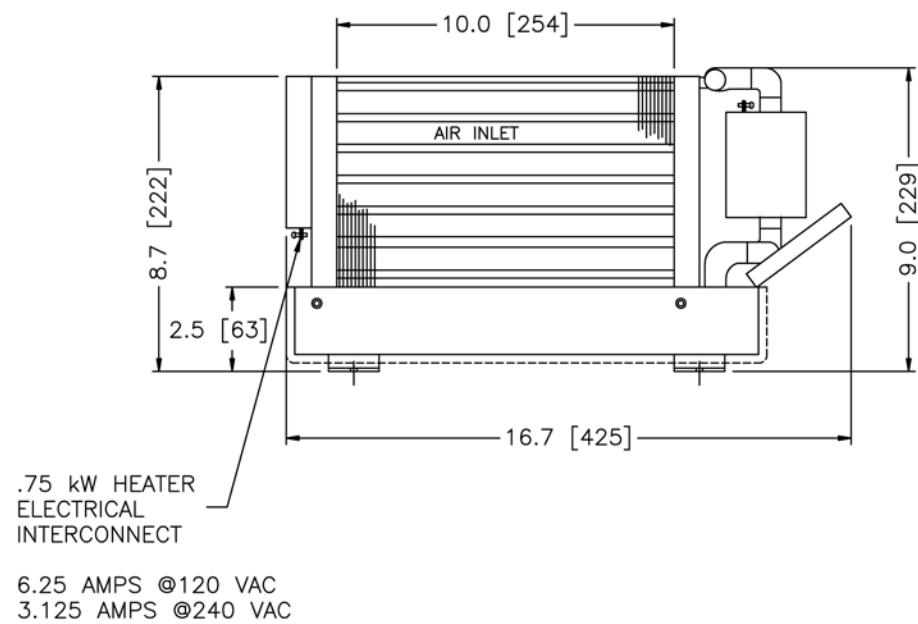

TOP VIEW

FRONT VIEW

LEFT SIDE VIEW

BACK VIEW

CFM: 265 AMP DRAW: 1.86 A @115 V SINGLE PHASE/ 0.93 A @230 V SINGLE PHASE

SYMBOL	DATE	DESCRIPTION	BY	CHECKED
REVISIONS				
		<b>TECHNICOLD</b> <small>by NORTHERN LIGHTS</small>		
		<b>1419 W. Newport Center Drive</b> <b>Deerfield Beach, FL 33442</b> <b>(954) 421-1717</b> <b>www.technicold.com</b>		
TOLERANCES UNLESS OTHERWISE SPECIFIED X.X: ±.125 ANGULAR: ±1.0		TITLE: <b>AIR HANDLER W/ .75 kW HEATER</b> 8,000 BTU/HR		
CAD REVISE ON CAD ONLY THIRD ANGLE PROJECTION		DRAWN: LB CHECKED: SCALE: 1:4 RELEASED: 3/18/09 SHEETS: CF 1 UNITS OF MEASURE: INCHES (MM)		
		RA08		DWG. NO.: C-6645 REV: -