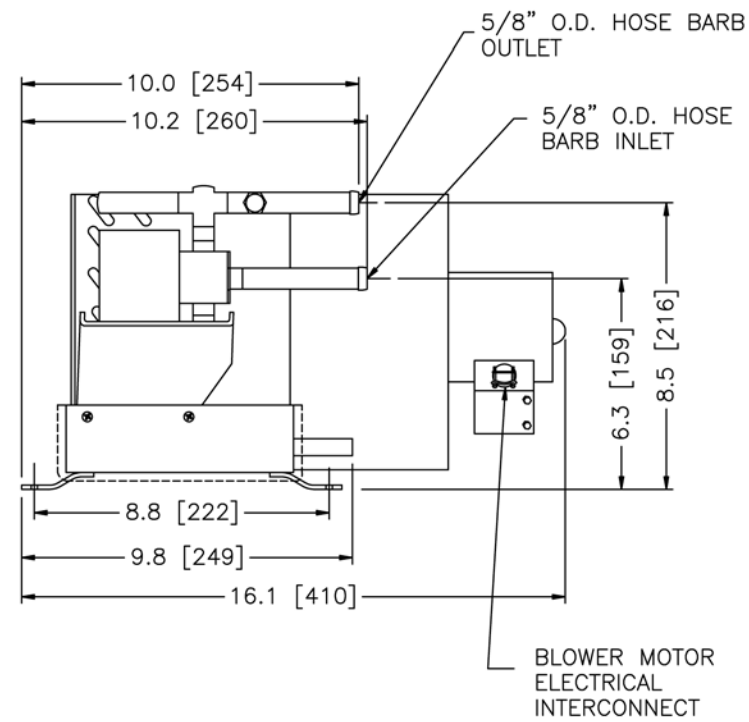

TOP VIEW

FRONT VIEW

LEFT SIDE VIEW

BACK VIEW

CFM: 265 AMP DRAW: 1.86 A @115 V SINGLE PHASE/ 0.93 A @230 V SINGLE PHASE

SYMBOL	DATE	DESCRIPTION	BY	CHECKED
REVISIONS				
		<b>TECHNICOLD</b> <small>by NORTHERN LIGHTS</small>		
		<b>1419 W. Newport Center Drive</b> <b>Deerfield Beach, FL 33442</b> <b>(954) 421-1717</b> <b>www.technicold.com</b>		
TOLERANCES UNLESS OTHERWISE SPECIFIED X.X: ±.125 ANGULAR: ±1.0		TITLE: <b>AIR HANDLER W/ .75 kW HEATER</b> 8,000 BTU/HR		
CAD REVISE ON CAD ONLY THIRD ANGLE PROJECTION		DRAWN: LB CHECKED: SCALE: 1:4 RELEASED: 3/18/09 SHEETS: CF 1 UNITS OF MEASURE: INCHES (MM)		
		RA08		DWG. NO.: C-6645 REV: -